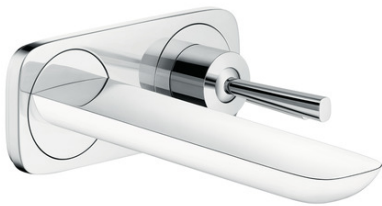

PuraVida

single lever basin mixer for concealed installation wall-mounted with spout 165 mm

Surfaces: **white/chrome** Article Number: **15084400**

Description

product features

- handle can be positioned on the right or left
- projection 165 mm
- laminar spray
- flow rate: 5 l/min
- adjustable spray former
- non-closing waste set
- suitable for continuous flow water heaters

Technology

Design awards

product design award
2012

Product image