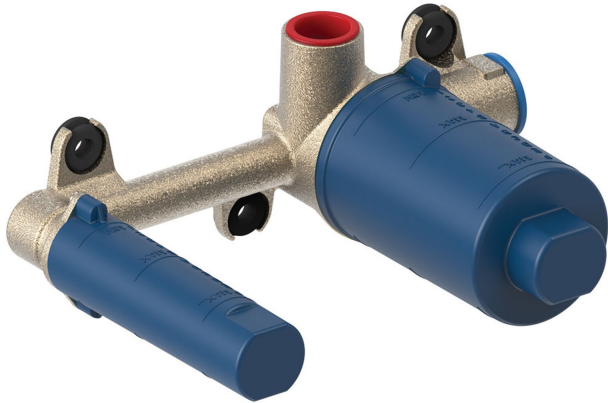

20830002

SOLUCIONES EMPOTRADAS

Recessed body for sink tap

· Indivisible recessed body with acoustic dampeners and damp-proof seal.

Cartridge reference: 29902801

Connecting element: MURAL G1/2"

Material: Low lead content brass

New

Corrosion resistance