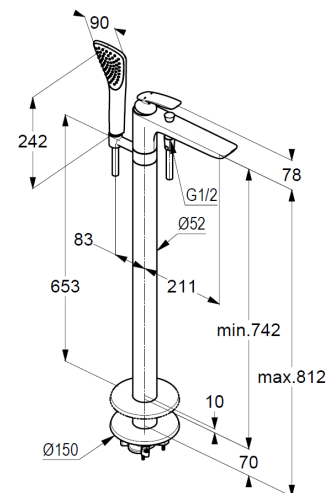

bath-and shower mixer
 single lever mixer
 trim set without pre-installation set
 pre installation set KLUDI FLEXX.BOX Ref.: 88088
 floor standing for free standing bath tubs
 with shower holder
 automatic diverter: shower/bath
 solid lever, metal
 aerator M24
 protected against back flow
 shower outlet G $\frac{1}{2}$
 ceramic cartridge with hot water safety device
 flow rate at 3 bar 22,5 l/min.
 fixed spout
 hand shower and shower hose 1250mm

KLUDI FIZZ hand shower 1 S
 1 spray pattern
 Volumen
 with cleaning system
 sieve seal

shower hose
 plastic coated
 with conical nuts
 anti twist
 G $\frac{1}{2}$ x G $\frac{1}{2}$ x 1250mm

Produktabbildung/ Product picture

Maßzeichnung/ Dimensional drawing

Durchfluss/ Flow rate