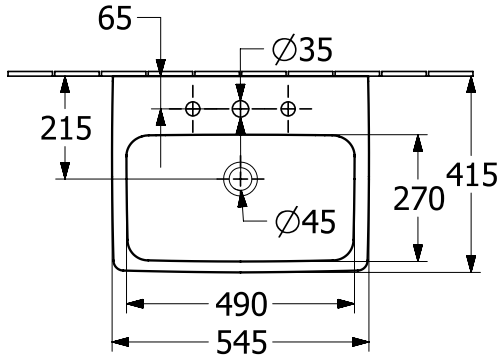

#### 1 . POSITION

<b>Article number</b>	<b>4A875501</b>
Article title	Villeroy & Boch Architectura Washbasin, 550 x 420 x 165 mm, White Alpin, with overflow
Product designation	Washbasin
Collection	Architectura
Assembly / Assembly type	wall-mounted
Scope of delivery	1 x washbasin
Ordering information	Optionally available: Outlet valve with ceramic cover.
Length in mm	420
Width in mm	550
Height in mm	165
Interior depth	125
Weight in kg	16,10
Number of tap holes punched through	1
Number of tap holes pre-drilled	2
Position of drill hole	central tap hole punched out
express delivery	No
Suitable for	3-hole mixer, Matching Villeroy&Boch furniture
Material	Sanitary ceramics
Surface	glossy
Colour name	White Alpin
With overflow	Yes
EAN number	4065467462019

#### COLOUR DESIGNATION

White Alpin

TECHNICAL DRAWINGS

4A875501

526600