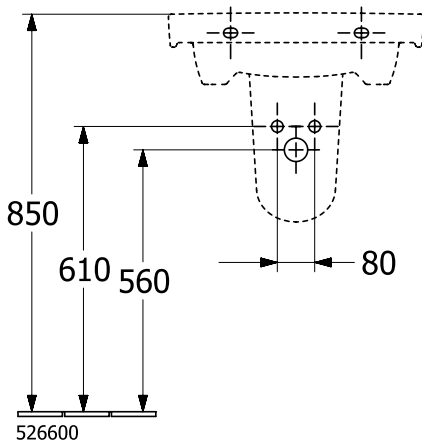

#### 1 . POSITION

<b>Article number</b>	<b>4A875501</b>
Article title	Villeroy & Boch Architectura Washbasin, 550 x 420 x 165 mm, White Alpin, with overflow
Product designation	Washbasin
Collection	Architectura
Assembly / Assembly type	wall-mounted
Scope of delivery	1 x washbasin
Ordering information	Optionally available: Outlet valve with ceramic cover.
Length in mm	420
Width in mm	550
Height in mm	165
Interior depth	125
Weight in kg	16,10
Number of tap holes punched through	1
Number of tap holes pre-drilled	2
Position of drill hole	central tap hole punched out
express delivery	No
Suitable for	3-hole mixer, Matching Villeroy&Boch furniture
Material	Sanitary ceramics
Surface	glossy
Colour name	White Alpin
With overflow	Yes
EAN number	4065467462019

### COLOUR

#### COLOUR DESIGNATION

White Alpin

TECHNICAL DRAWINGS

4A875501

526600