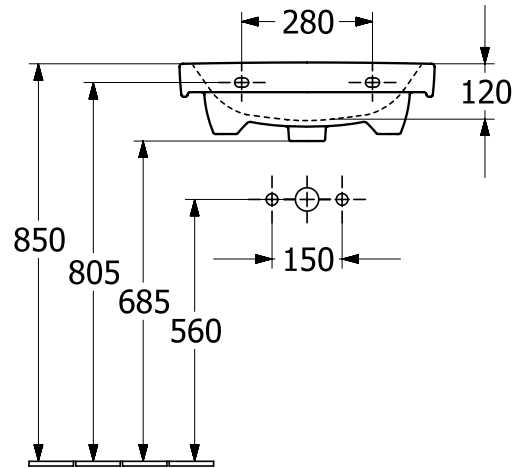

#### 1 . POSITION

<b>Article number</b>	<b>4A875501</b>
Article title	Villeroy & Boch Architectura Washbasin, 550 x 420 x 165 mm, White Alpin, with overflow
Product designation	Washbasin
Collection	Architectura
Assembly / Assembly type	wall-mounted
Scope of delivery	1 x washbasin
Ordering information	Optionally available: Outlet valve with ceramic cover.
Length in mm	420
Width in mm	550
Height in mm	165
Interior depth	125
Weight in kg	16,10
Number of tap holes punched through	1
Number of tap holes pre-drilled	2
Position of drill hole	central tap hole punched out
express delivery	No
Suitable for	3-hole mixer, Matching Villeroy&Boch furniture
Material	Sanitary ceramics
Surface	glossy
Colour name	White Alpin
With overflow	Yes
EAN number	4065467462019

#### COLOUR DESIGNATION

White Alpin

TECHNICAL DRAWINGS

4A875501

526600