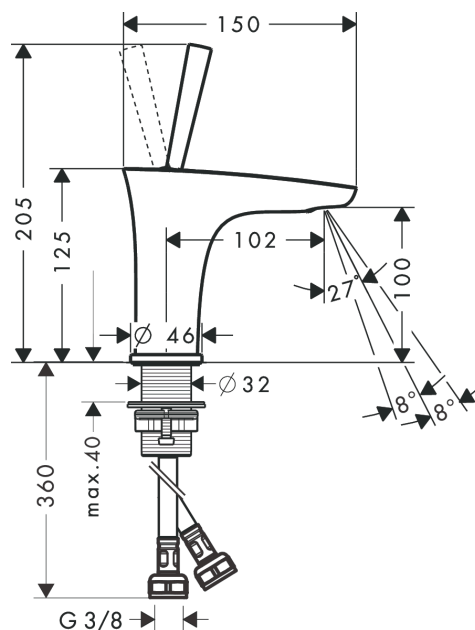

PuraVida

Single lever basin mixer 100 for hand washbasins with push-open waste set

Surfaces: **Chrome** Article Number: **15075000**

Description

product features

- consists of: single lever basin mixer, waste set
- ComfortZone 100
- projection 102 mm
- spray type: laminar spray
- swiveling spray former
- maximum flow rate at 3 bar: 5 l/min
- joystick ceramic cartridge
- suitable for continuous flow water heaters
- push-open waste set G 1¼
- material waste set: metal
- connection type: G ¾ connections
- connection dimension: DN15

Technology

Product image

Scale drawing

Flowchart

PuraVida

Single lever basin mixer 100 for hand washbasins with push-open waste set

Surfaces: **Chrome** Article Number: **15075000**

Exploded Drawing

Year of production: >09/10

PuraVida

Single lever basin mixer 100 for hand washbasins with push-open waste set

Surfaces: **Chrome** Article Number: **15075000**

Spare part list

Year of production: >09/10

Pos.	Description	Article Number	Price	PU
1	handle	95287000	-	1
2	escutcheon Ø 37 mm	95288000	-	1
3	O-ring 33x1,5	98164000	-	1
4	nut	97157000	-	1
5	O-ring 30x1,5	98433000	-	1
6	O-Ring 30x2	98186000	-	1
7	cartridge, assy	96783000	-	1
8	O-ring 21,95x1,78	95169000	-	1
9	adapter for cartridge	95289000	-	1
10	O-ring 26x2	98147000	-	1
11	aerator M24x1 (5 l/min)	95282000	-	1
12	special tool	95290000	-	1
13	O-Ring 32x2	98193000	-	1
14	escutcheon Ø 46 mm	95268000	-	1
15	flat seal	98749000	-	1
16	fixing set (Ø 32)	13961000	-	1
17	lever collar	97548000	-	1
18	connection hose 450 mm M8x0,75 G3/8	97206000	-	1
19	O-ring 7x1,5	98422000	-	1
20	hollow set screw M4x6	97767000	-	1
a	push-open waste set	50100000	-	1
b	fixation extension 35 mm	13898000	-	1
c	service tool for disassembling the handle	92124000	-	1
d	escutcheon (special)	92721000	-	1
e	filter packing	95291000	-	1