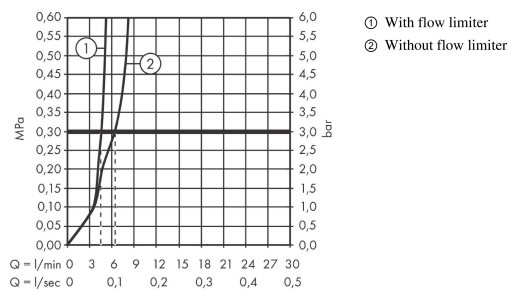

PuraVida

Single lever basin mixer 100 for hand washbasins with push-open waste set

Surfaces: **Chrome** Article Number: **15075000**

Description

product features

- consists of: single lever basin mixer, waste set
- ComfortZone 100
- projection 102 mm
- spray type: laminar spray
- swiveling spray former
- maximum flow rate at 3 bar: 5 l/min
- joystick ceramic cartridge
- suitable for continuous flow water heaters
- push-open waste set G 1¼
- material waste set: metal
- connection type: G ¾ connections
- connection dimension: DN15

Technology

Product image

Scale drawing

Flowchart

PuraVida

Single lever basin mixer 100 for hand washbasins with push-open waste set

Surfaces: **Chrome** Article Number: **15075000**

Exploded Drawing