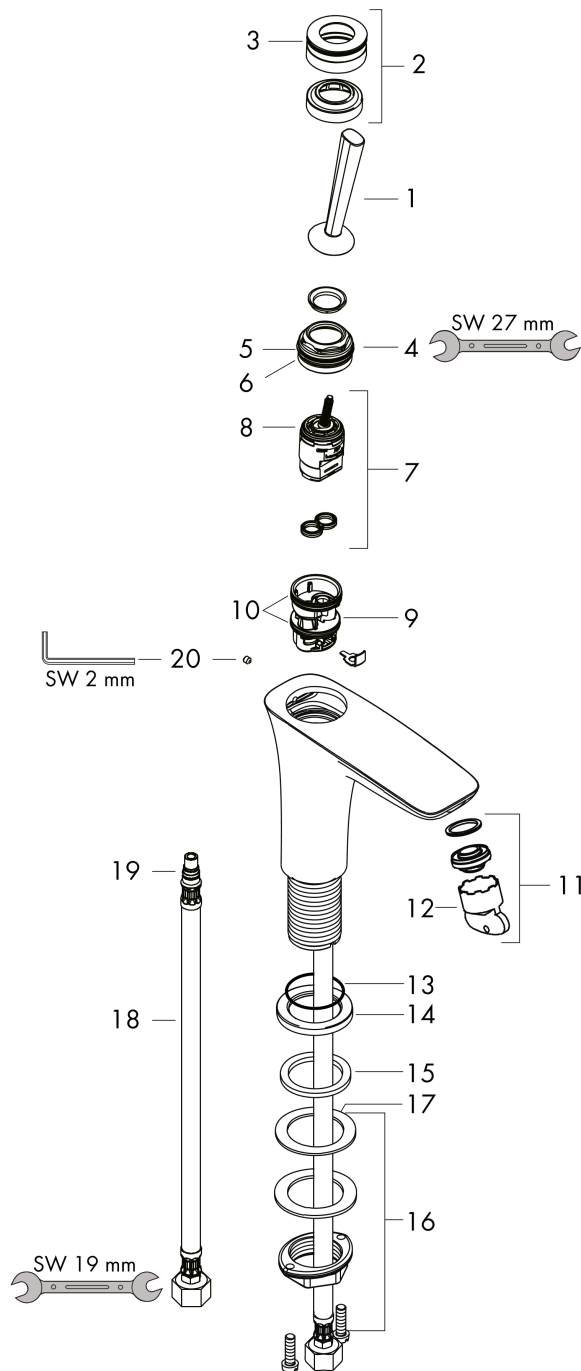

PuraVida

Single lever basin mixer 100 for hand washbasins with push-open waste set

Surfaces: **Chrome** Article Number: **15075000**

Description

product features

- consists of: single lever basin mixer, waste set
- ComfortZone 100
- projection 102 mm
- spray type: laminar spray
- swiveling spray former
- maximum flow rate at 3 bar: 5 l/min
- joystick ceramic cartridge
- suitable for continuous flow water heaters
- push-open waste set G 1¼
- material waste set: metal
- connection type: G ¾ connections
- connection dimension: DN15

Technology

Product image

Scale drawing

Flowchart

PuraVida

Single lever basin mixer 100 for hand washbasins with push-open waste set

Surfaces: **Chrome** Article Number: **15075000**

Exploded Drawing

Year of production: >09/10

PuraVida

Single lever basin mixer 100 for hand washbasins with push-open waste set

Surfaces: **Chrome** Article Number: **15075000**

Spare part list

Year of production: >09/10

Pos.	Description	Article Number	Price	PU
1	handle	95287000	-	1
2	escutcheon Ø 37 mm	95288000	-	1
3	O-ring 33x1,5	98164000	-	1
4	nut	97157000	-	1
5	O-ring 30x1,5	98433000	-	1
6	O-Ring 30x2	98186000	-	1
7	cartridge, assy	96783000	-	1
8	O-ring 21,95x1,78	95169000	-	1
9	adapter for cartridge	95289000	-	1
10	O-ring 26x2	98147000	-	1
11	aerator M24x1 (5 l/min)	95282000	-	1
12	special tool	95290000	-	1
13	O-Ring 32x2	98193000	-	1
14	escutcheon Ø 46 mm	95268000	-	1
15	flat seal	98749000	-	1
16	fixing set (Ø 32)	13961000	-	1
17	lever collar	97548000	-	1
18	connection hose 450 mm M8x0,75 G3/8	97206000	-	1
19	O-ring 7x1,5	98422000	-	1
20	hollow set screw M4x6	97767000	-	1
a	push-open waste set	50100000	-	1
b	fixation extension 35 mm	13898000	-	1
c	service tool for disassembling the handle	92124000	-	1
d	escutcheon (special)	92721000	-	1
e	filter packing	95291000	-	1