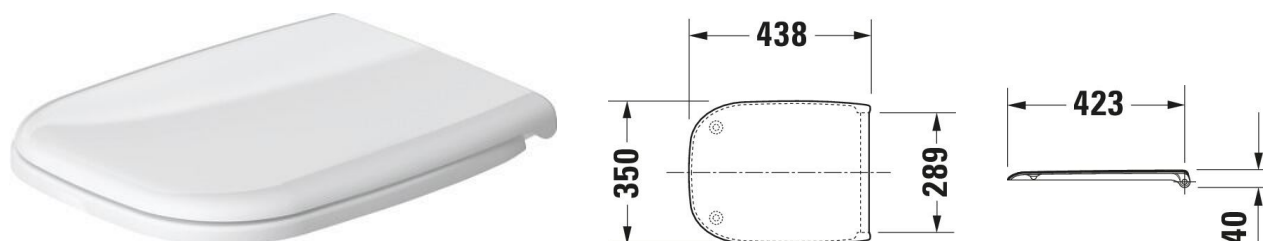

D-Code Toilet seat # 0067390000 / 0067390099

|< 359 mm >|

Toilet seat	Dimension	Weight	Order number
Automatic close: Yes, Hinge material: Plastic			
Colors			
00 White Alpin			
Variant			
White High Gloss, Hinge colour: White	359x50 mm	1.900 kg	0067390000
Shape: Rectangular, White High Gloss, Hinge colour: White	359x50 mm	1.900 kg	0067390099
Suitable products			
Toilet close-coupled Flush water quantity: 6/3 l, Washdown model, Flushing rim: Open, Outlet drain: horizontal, Position outlet: Back, Incl. cistern: No, Flush principle: washdown model, 355 x 650 mm For bowl mounted cistern, Length adjustable, Incl. mounting material, Unified Water Label (UWL) Class: 2, 355 x 650 mm			211809
Toilet close-coupled Flush water quantity: 6/3 l, Washdown model, Flushing rim: Open, Outlet drain: horizontal, Position outlet: Back, Incl. cistern: No, Flush principle: washdown model, 355 x 650 mm For bowl mounted cistern, Incl. mounting material, Unified Water Label (UWL) Class: 2, 355 x 650 mm			211109
Toilet close-coupled Flush water quantity: 6/3 l, Washdown model, Flushing rim: Open, Outlet drain: vertical, Position outlet: Back, Bottom, Incl. cistern: No, Flush principle: washdown model, For bowl mounted cistern, Incl. mounting material, Unified Water Label (UWL) Class: 2, 355 x 650 mm	355 x 650 mm		211101
Toilet close-coupled Flush water quantity: 4,5/3 l, Washdown model, Flushing rim: Open, Outlet drain: vertical, Position outlet: Back, Bottom, Incl. cistern: No, Flush principle: washdown model, For bowl mounted cistern, Incl. mounting material, Unified Water Label (UWL) Class: 1, 355 x 650 mm	355 x 650 mm		211401
Floorstanding toilet Back to wall version, Flush water quantity: 6/3 l, Washdown model, Flushing rim: Open, Outlet drain: horizontal, Position outlet: Back, Flush principle: washdown model, For independent water supply, Incl. mounting material, Unified Water Label (UWL) Class: 2, 355 x 560 mm	355 x 560 mm		211509