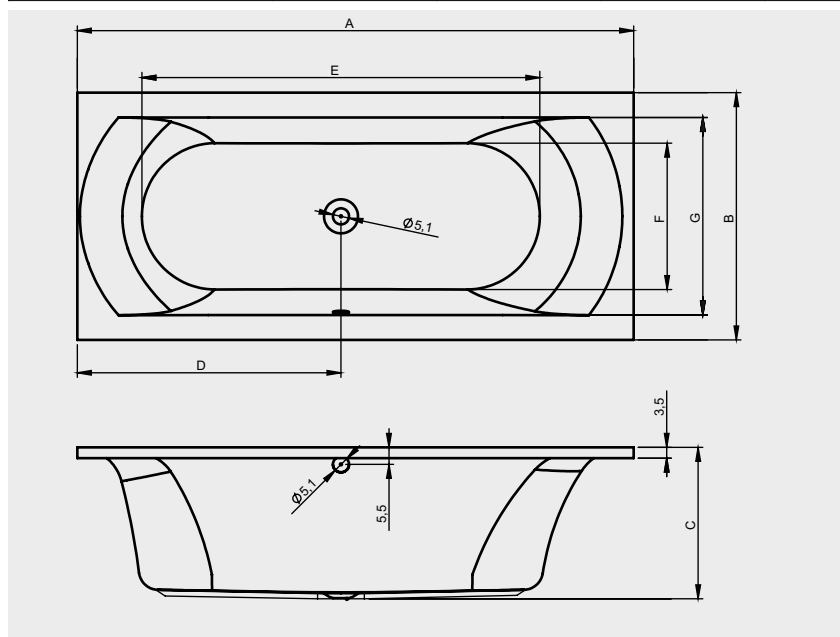

BATH SCREEN

Scandic X107	Scandic X108	Scandic X109	Scandic X109V	Scandic X409	Scandic X500	Novik Z107	Novik Z500	Grid GB501	Lucid GD501

Type	A	B	C	D	E	F	G
B139	150	70	45	70,4	100	39	54
B140	160	70	45	75,5	110	39	54
B141	170	75	45	80,5	120	44	59
B142	180	80	49	85,5	129	47	64
B143	190	90	49	95	130	57	74
B144	200	90	49,5	100	140	57	74