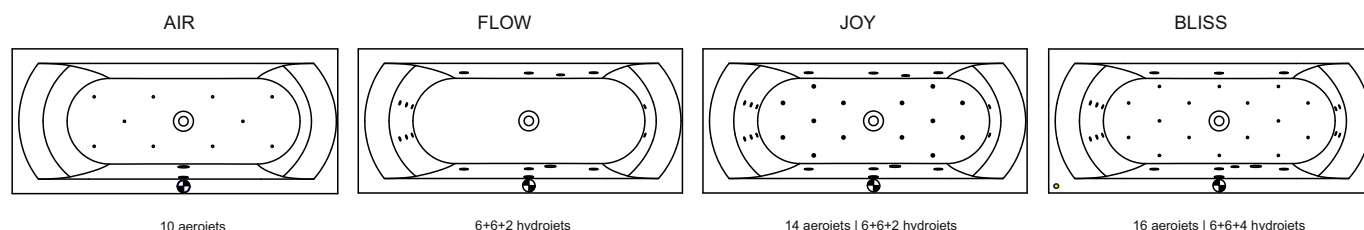

10 aerjets

6+6+2 hydrojets

14 aerjets | 6+6+2 hydrojets

16 aerjets | 6+6+4 hydrojets

Data is subject to changes and/or errors