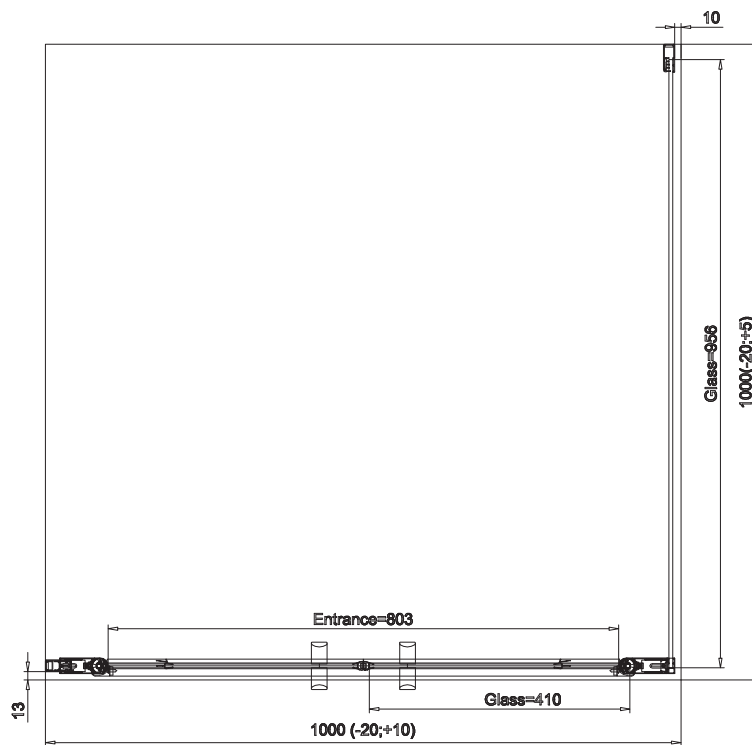

TECHNICAL INFORMATIONS - DIMENSIONS

Series name
Divera

Model name
D22T2+D22F1

TECHNICAL INFORMATIONS - DIMENSIONS

RONAL

Series name
Divera

Model name
D22T2+D22F1

TECHNICAL INFORMATIONS - DIMENSIONS

Series name
Divera

Model name
D22T2+D22F1