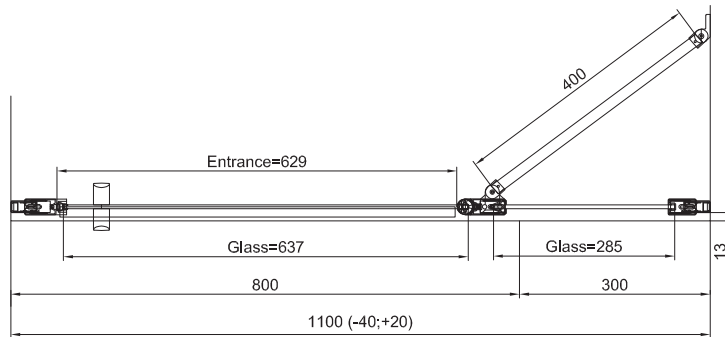

# TECHNICAL INFORMATIONS - DIMENSIONS

**RONAL**

Series name  
Divera

Model name  
D22T13

# TECHNICAL INFORMATIONS - DIMENSIONS

Series name  
Divera

Model name  
D22T13