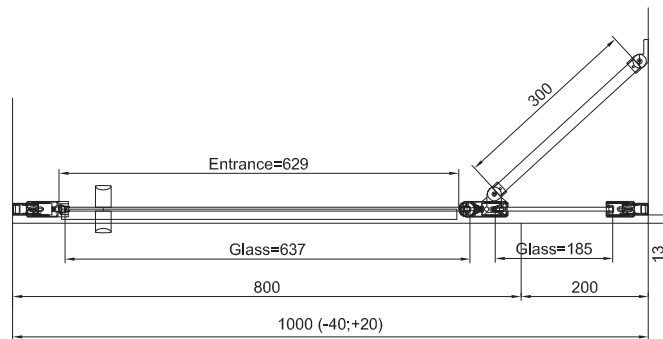

# TECHNICAL INFORMATIONS - DIMENSIONS

**RONAL**

Series name  
Divera

Model name  
D22T13

# TECHNICAL INFORMATIONS - DIMENSIONS

Series name  
Divera

Model name  
D22T13