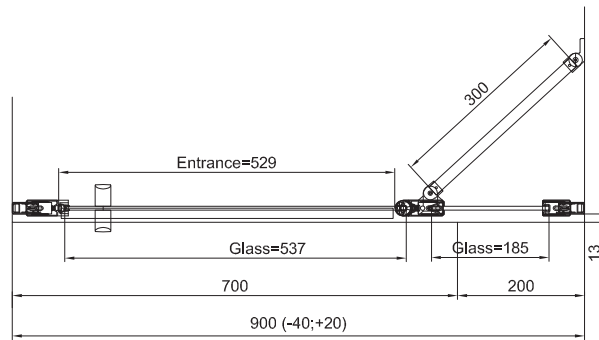

# TECHNICAL INFORMATIONS - DIMENSIONS

**RONAL**

Series name  
Divera

Model name  
D22T13

# TECHNICAL INFORMATIONS - DIMENSIONS

Series name  
Divera

Model name  
D22T13