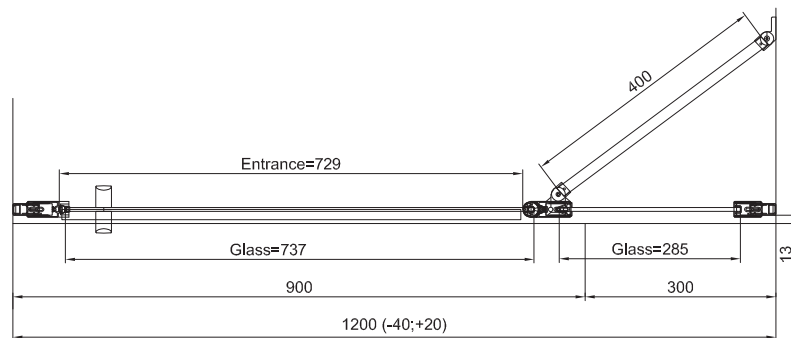

# TECHNICAL INFORMATIONS - DIMENSIONS

**RONAL**

Series name  
Divera

Model name  
D22T13

# TECHNICAL INFORMATIONS - DIMENSIONS

Series name  
Divera

Model name  
D22T13