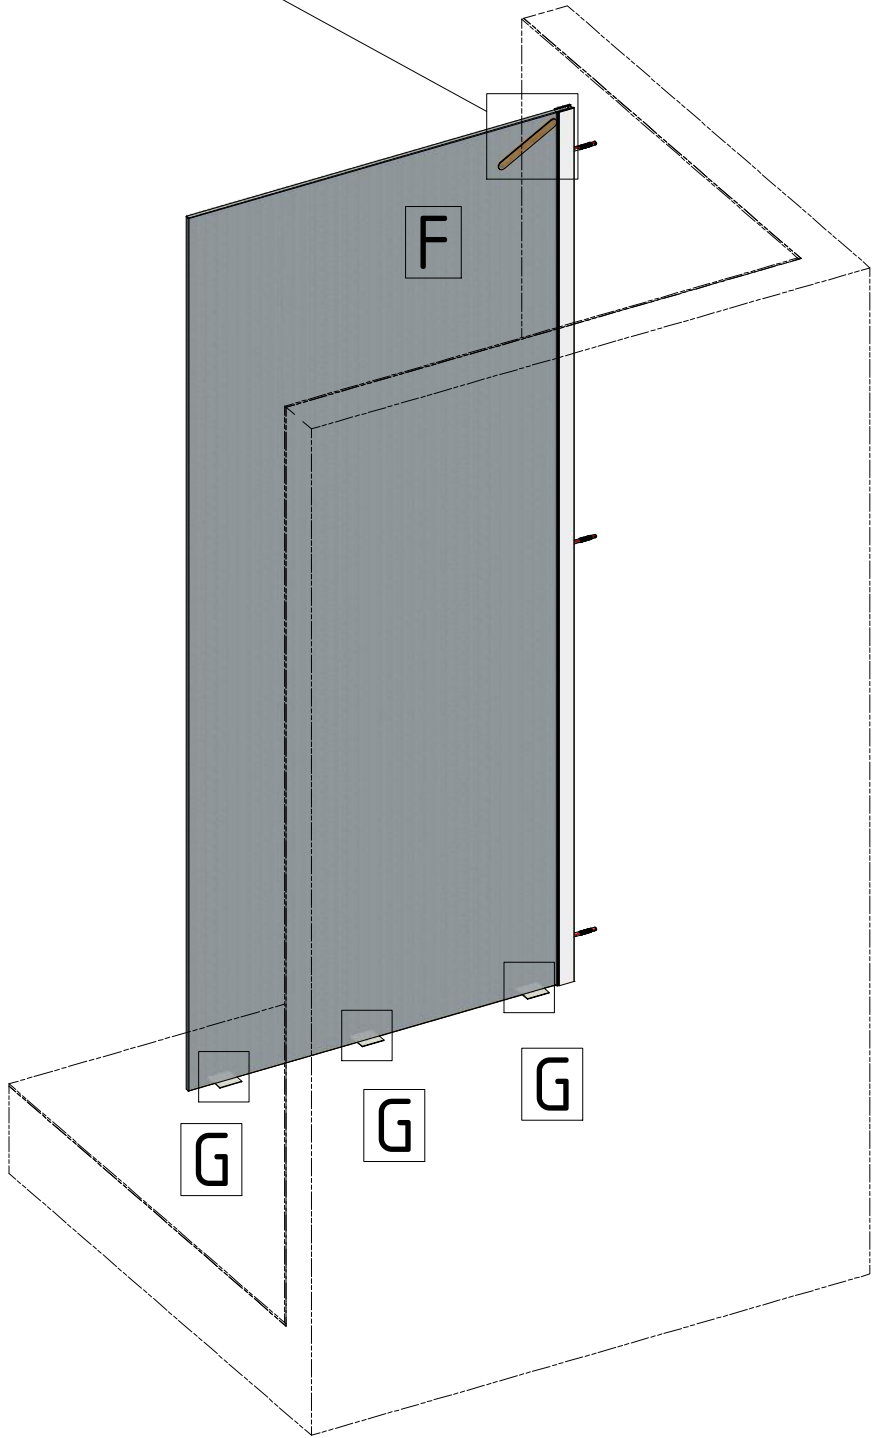

Sealing from interior side