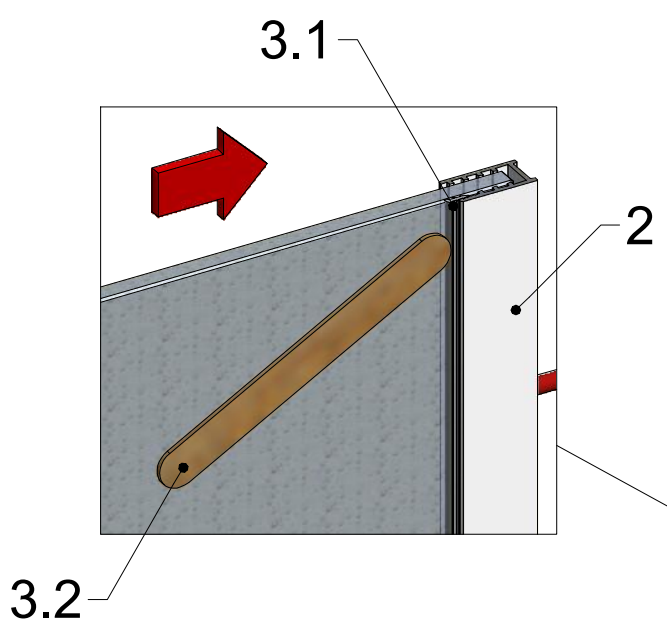

2. P323	
PROFILE	SPARE PART
brillant	P6909
black	P6910

3. S48	
ACCESSORIES	SPARE PART
brillant	P6911
black	P6912

A (3x)

Sealing from interior side

Roth Energy and Sanitary Systems

Generation

- Solar systems <
- Heat pump systems <