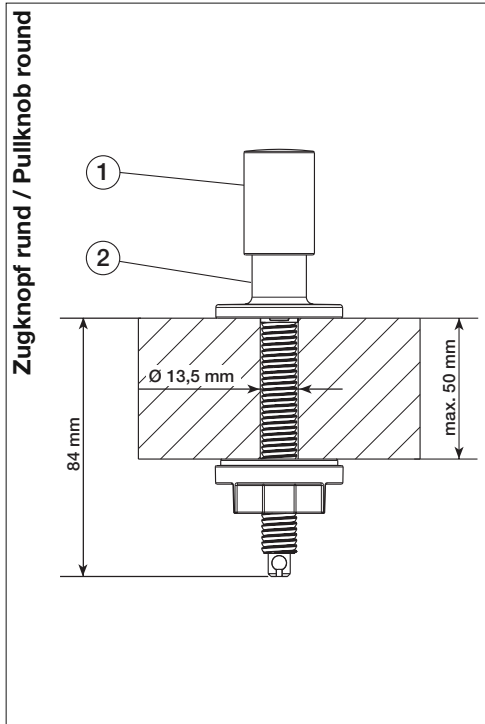

Zugknopf rund
Pullknob round

**BLANCO**

BLANCO GmbH + Co KG
Technischer Kundendienst
Tel.: +49 7045 44-81 419
info@blanco.de · www.blanco.com

222 486 10/2007

- OK
- not OK

1

	(chrome) Art.-No. 116 987		(stainless steel satin polish) Art.-No. 116 990
	(stainless steel finish) Art.-No. 116 988		(stainless steel brushed finish) Art.-No. 116 989

2

	(chrome) Art.-No. 116 991		(stainless steel satin polish) Art.-No. 116 994
	(stainless steel finish) Art.-No. 116 992		(stainless steel brushed finish) Art.-No. 116 993

- OK
- not OK