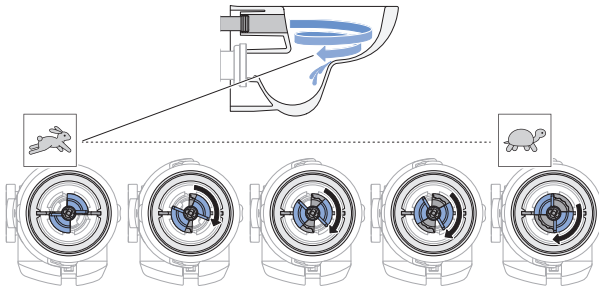

INSTALLATION NOTES

MONTAGEHINWEISE
CONSEILS DE MONTAGE
INDICAZIONI DI MONTAGGIO

972.452.00.0(00)

NOTE:
Not applicable for US
installations. Flush
volume modifications shown
are a violation of US law.
DO NOT ATTEMPT!