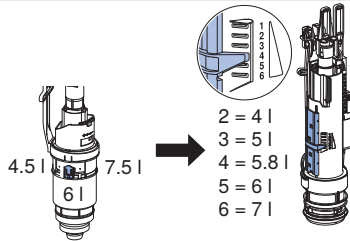

INSTALLATION NOTES

MONTAGEHINWEISE
CONSEILS DE MONTAGE
INDICAZIONI DI MONTAGGIO

972.452.00.0(00)

NOTE:
Not applicable for US
installations. Flush
volume modifications shown
are a violation of US law.
DO NOT ATTEMPT!