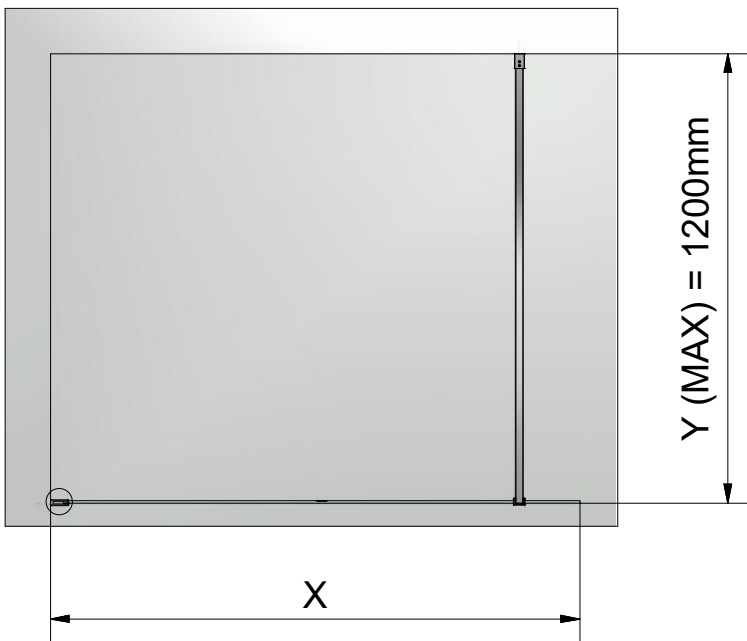

**Montageanleitung
Assembling Instruction
Montážní návod**

Shower for life

(1 : 1)

TYPE	X MIN (mm)	X MAX (mm)
WALK IN 800	773	800
WALK IN 900	873	900
WALK IN 1000	973	1000
WALK IN 1100	1073	1100
WALK IN 1200	1173	1200
WALK IN 1400	1373	1400