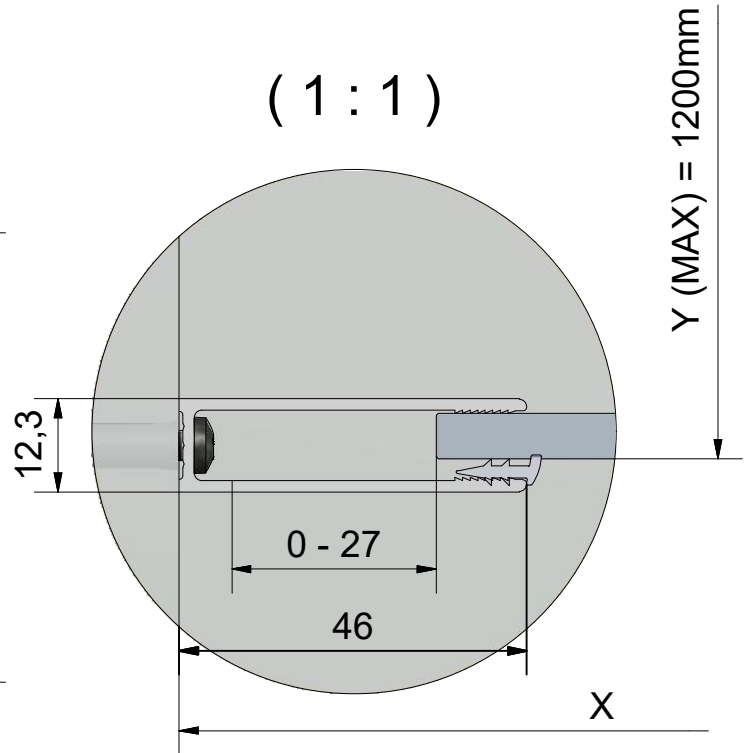

**Montageanleitung
Assembling Instruction
Montážní návod**

Shower for life

(1 : 1)

TYPE	X MIN (mm)	X MAX (mm)
WALK IN 800	773	800
WALK IN 900	873	900
WALK IN 1000	973	1000
WALK IN 1100	1073	1100
WALK IN 1200	1173	1200
WALK IN 1400	1373	1400