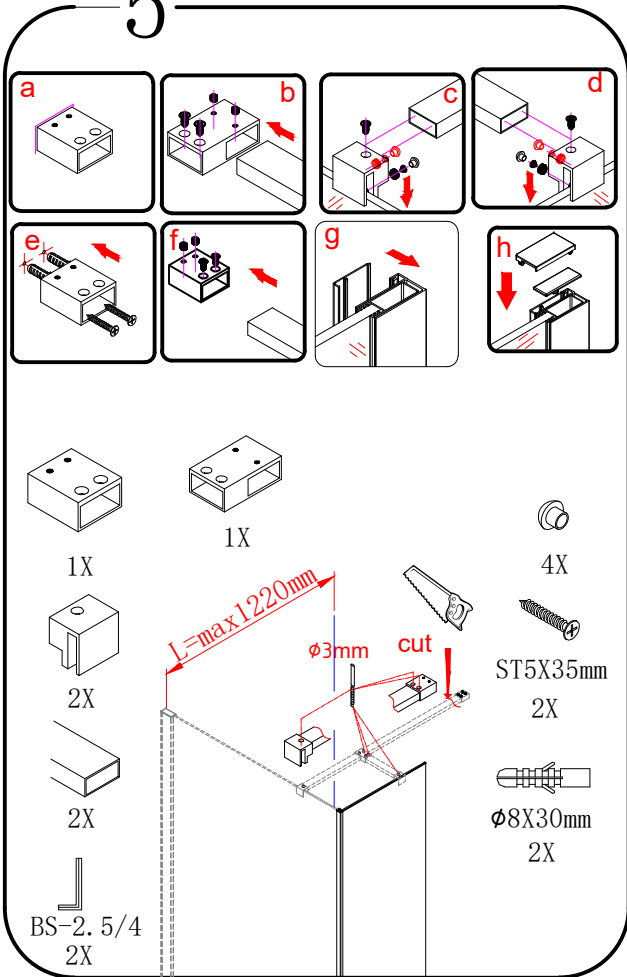

MODULAR SHOWER

MS2B-30L/40L/60L/80L/100L/120L

polysan 

Polysan s.r.o.
Nesměřice 52
285 22 Zruč nad Sázavou
Czech Republic
www.polysan.net

or

4b

4c

5

6

Polysan s.r.o.
Nesměřice 52
285 22 Zruč nad Sázavou
Czech Republic
www.polysan.net

EN 14428

Glass shower enclosure
cleaning efficiency: conforming
impact resistance: conforming
operating life: conforming