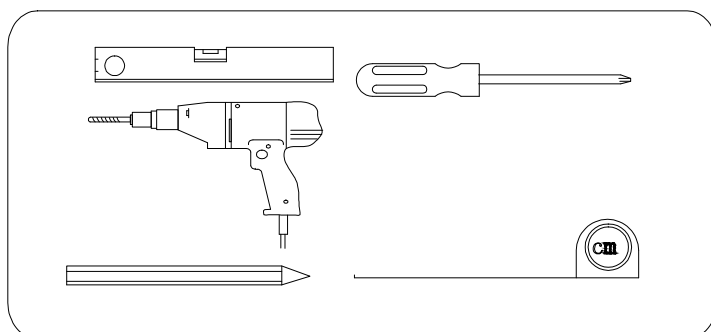

MODULAR SHOWER

MS2B-30L/40L/60L/80L/100L/120L

polysan 

Polysan s.r.o.
Nesměřice 52
285 22 Zruč nad Sázavou
Czech Republic
www.polysan.net

or

4b

4c

5

6

Polysan s.r.o.
Nesměřice 52
285 22 Zruč nad Sázavou
Czech Republic
www.polysan.net

EN 14428

Glass shower enclosure
cleaning efficiency: conforming
impact resistance: conforming
operating life: conforming