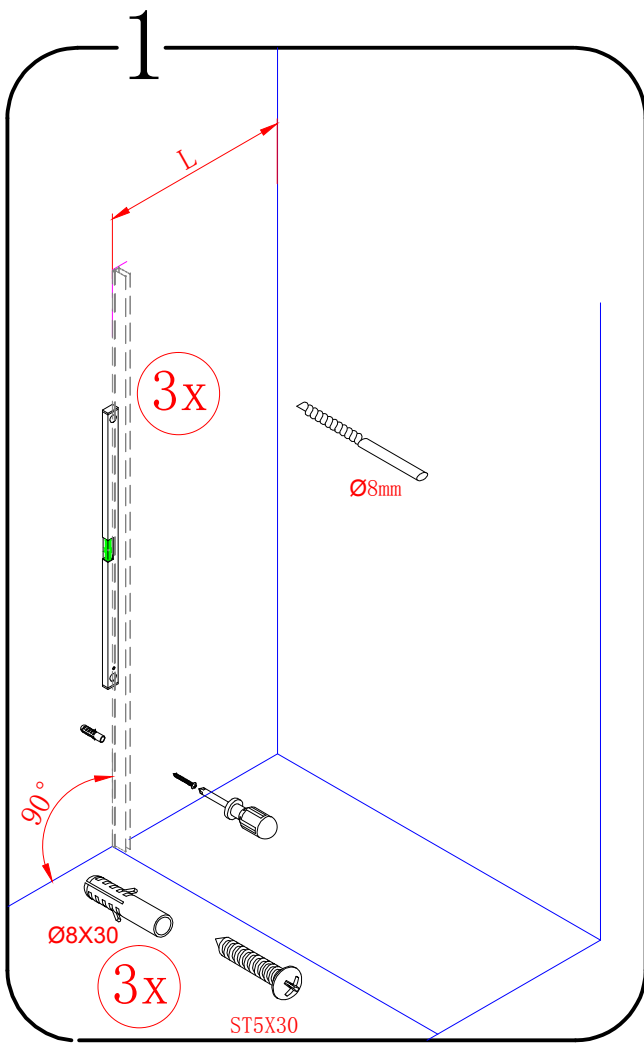

MODULAR SHOWER

MS2B-30L/40L/60L/80L/100L/120L

polysan 

Polysan s.r.o.
Nesměřice 52
285 22 Zruč nad Sázavou
Czech Republic
www.polysan.net

or

4b

4c

5

6

Polysan s.r.o.
Nesměřice 52
285 22 Zruč nad Sázavou
Czech Republic
www.polysan.net

EN 14428

Glass shower enclosure
cleaning efficiency: conforming
impact resistance: conforming
operating life: conforming