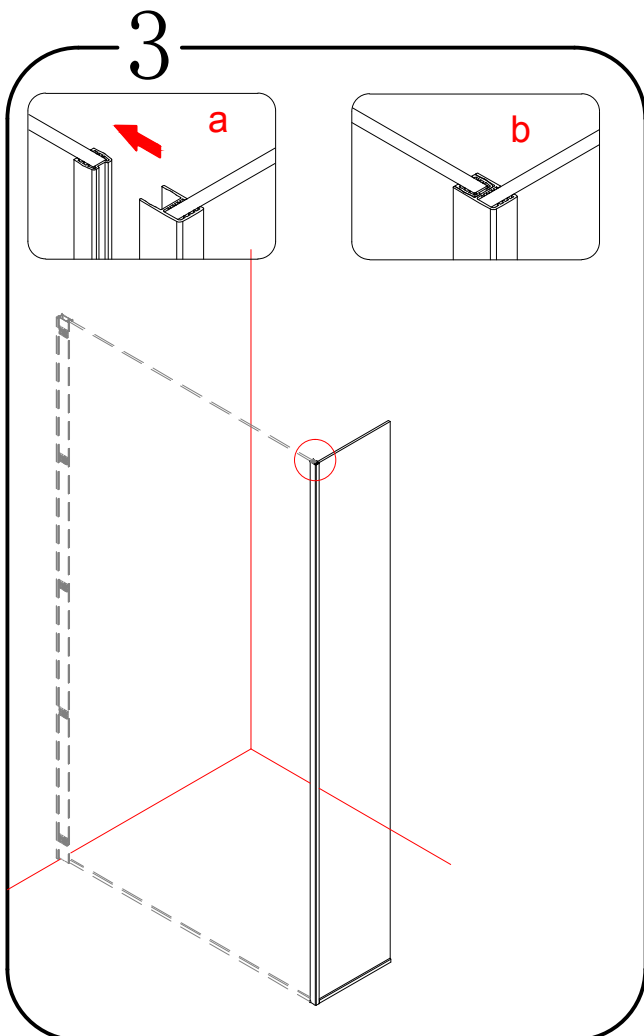

MODULAR SHOWER

MS2B-30L/40L/60L/80L/100L/120L

polysan 

Polysan s.r.o.
Nesměřice 52
285 22 Zruč nad Sázavou
Czech Republic
www.polysan.net

or

4b

4c

5

6

Polysan s.r.o.
Nesměřice 52
285 22 Zruč nad Sázavou
Czech Republic
www.polysan.net

EN 14428

Glass shower enclosure
cleaning efficiency: conforming
impact resistance: conforming
operating life: conforming