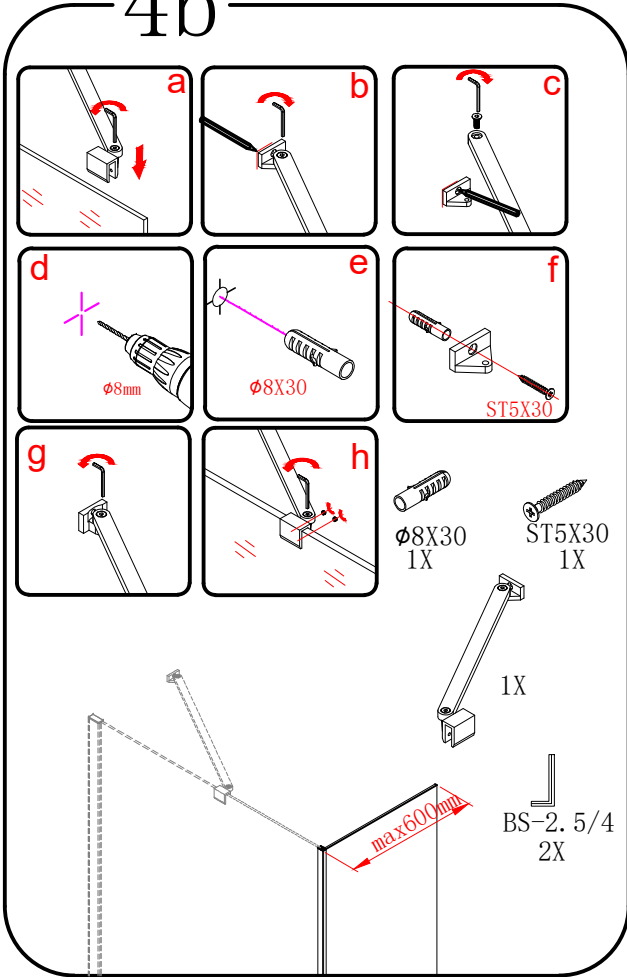

MODULAR SHOWER

MS2B-30L/40L/60L/80L/100L/120L

polysan 

Polysan s.r.o.
Nesměřice 52
285 22 Zruč nad Sázavou
Czech Republic
www.polysan.net

or

4b

4c

5

6

Polysan s.r.o.
Nesměřice 52
285 22 Zruč nad Sázavou
Czech Republic
www.polysan.net

EN 14428

Glass shower enclosure
cleaning efficiency: conforming
impact resistance: conforming
operating life: conforming