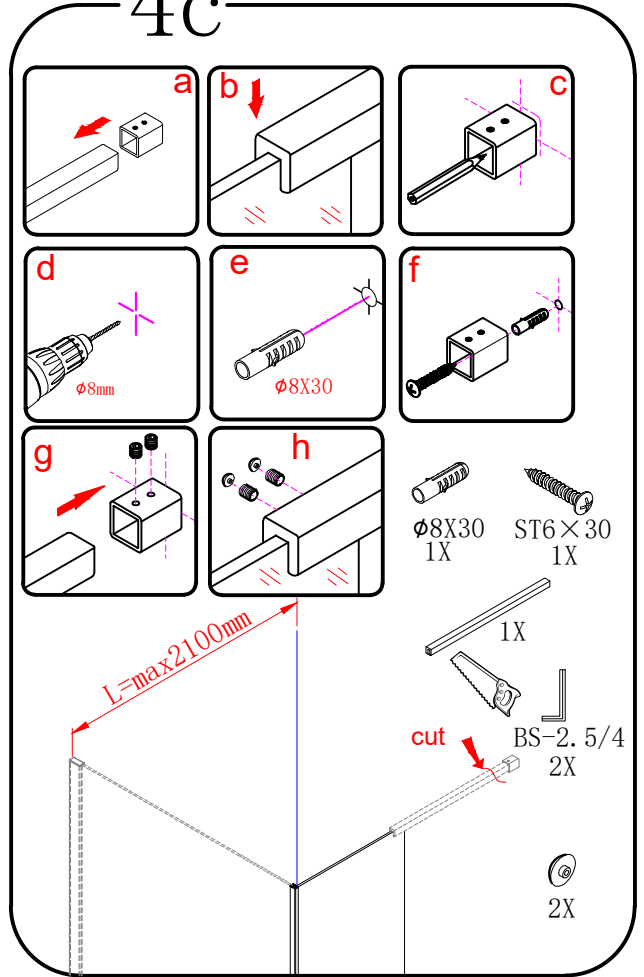

MODULAR SHOWER

MS2B-30L/40L/60L/80L/100L/120L

polysan 

Polysan s.r.o.
Nesměřice 52
285 22 Zruč nad Sázavou
Czech Republic
www.polysan.net

or

4b

4c

5

6

Polysan s.r.o.
Nesměřice 52
285 22 Zruč nad Sázavou
Czech Republic
www.polysan.net

EN 14428

Glass shower enclosure
cleaning efficiency: conforming
impact resistance: conforming
operating life: conforming