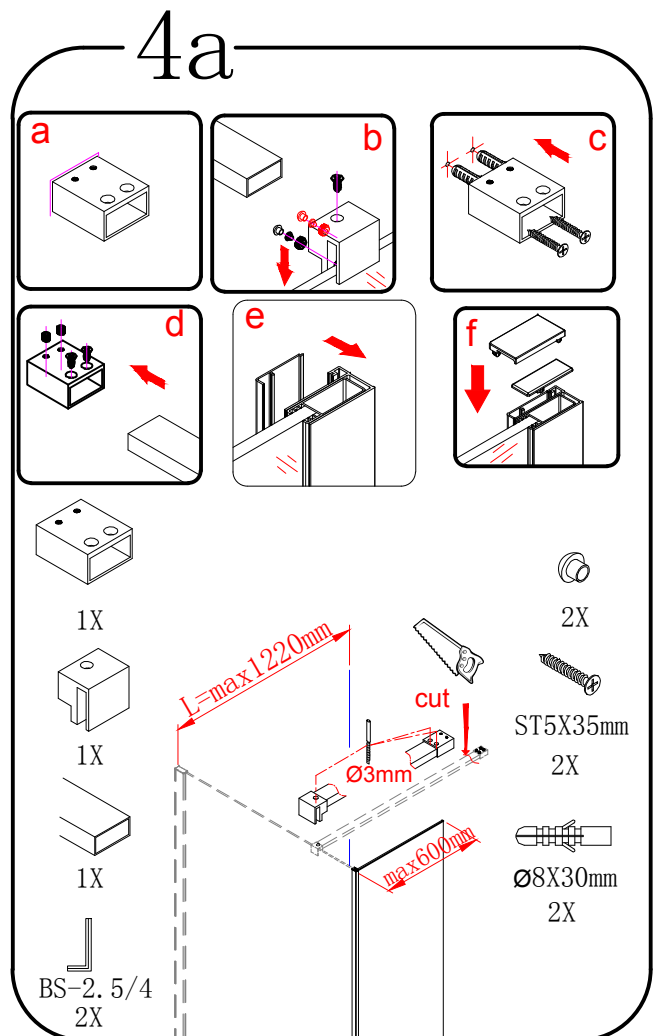

MODULAR SHOWER

MS2B-30L/40L/60L/80L/100L/120L

polysan 

Polysan s.r.o.
Nesměřice 52
285 22 Zruč nad Sázavou
Czech Republic
www.polysan.net

or

4b

4c

5

6

Polysan s.r.o.
Nesměřice 52
285 22 Zruč nad Sázavou
Czech Republic
www.polysan.net

EN 14428

Glass shower enclosure
cleaning efficiency: conforming
impact resistance: conforming
operating life: conforming