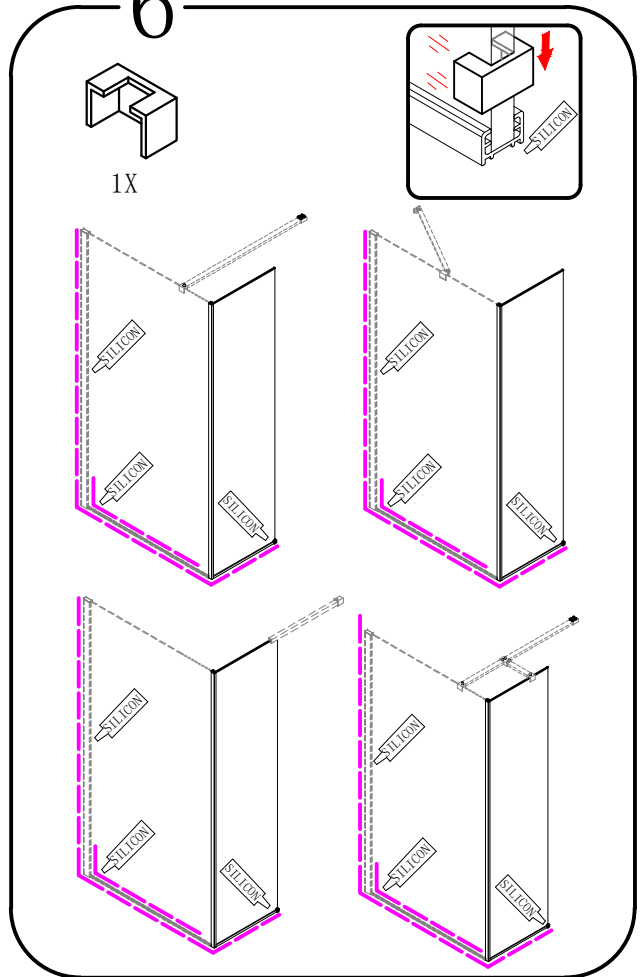

MODULAR SHOWER

MS2B-30L/40L/60L/80L/100L/120L

polysan 

Polysan s.r.o.
Nesměřice 52
285 22 Zruč nad Sázavou
Czech Republic
www.polysan.net

or

4b

4c

5

6

Polysan s.r.o.
Nesměřice 52
285 22 Zruč nad Sázavou
Czech Republic
www.polysan.net

EN 14428

Glass shower enclosure
cleaning efficiency: conforming
impact resistance: conforming
operating life: conforming