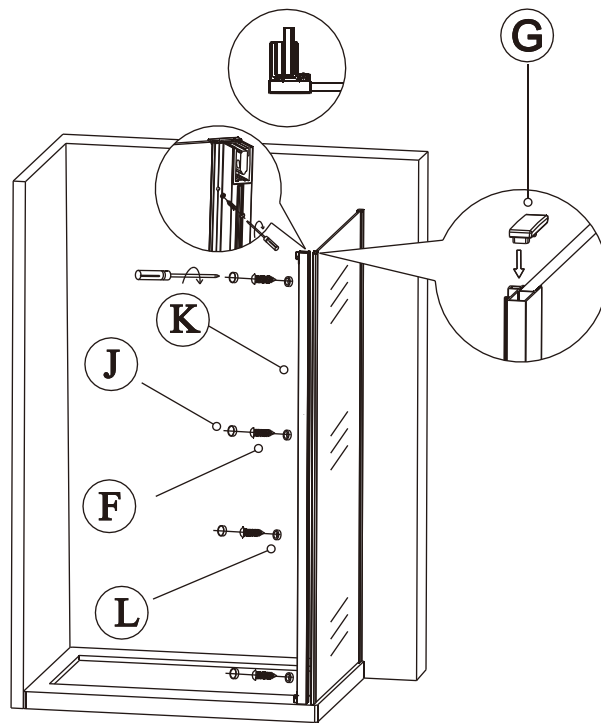

8

Polysan s.r.o.  
Nesměřice 52  
285 22 Zruč nad Sázavou  
Czech Republic  
[www.polysan.net](http://www.polysan.net)

EN 14428

Glass shower enclosure  
cleaning efficiency: conforming  
impact resistance: conforming  
operating life: conforming