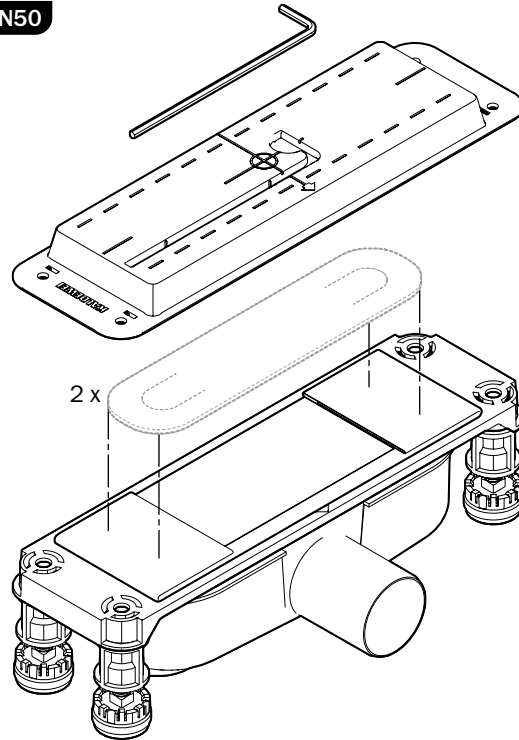

FLOWDRAIN HORIZONTAL REGULAR

A

4203 DN50