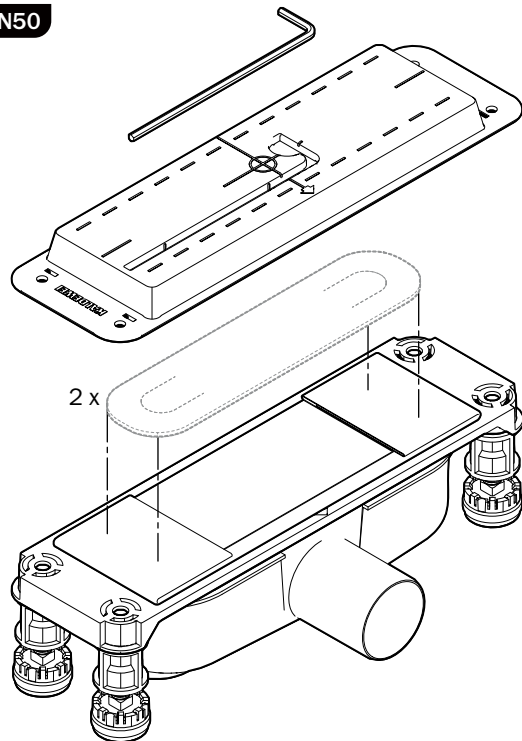

FLOWDRAIN HORIZONTAL REGULAR

A

4203

DN50