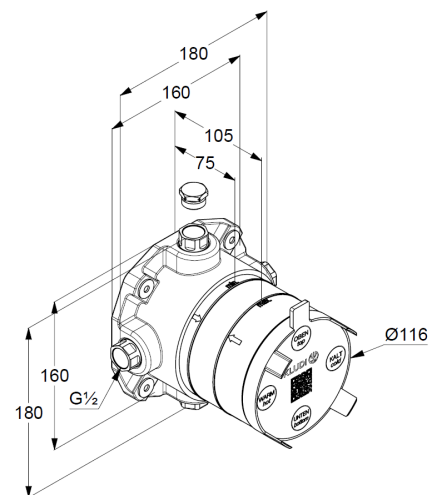

Technische Daten/ Technical Data

KLUDI SLIM.BOX
concealed unit body
DN15

Ref.: 88022

Product description
Manufacturer KLUDI GmbH & Co. KG
Typ: KLUDI SLIM.BOX
concealed unit body
Ref.: 88022

concealed unit body
pre-installation set
in-wall-installation
vertical wall mounted
one-piece elastomer casing
with protection cap
with test-and rinse block
without trim set
without functional unit
with tight gasket
sealing according to DIN 18534

Produktabbildung/ Product picture

Maßzeichnung/ Dimensional drawing

Durchfluss/ Flow rate