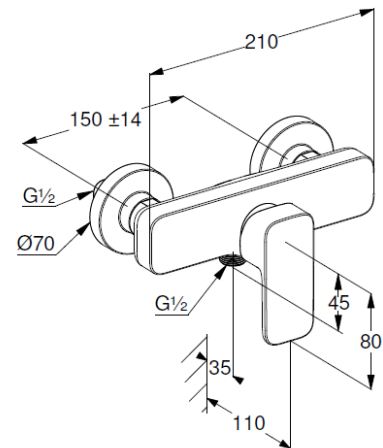

Technische Daten/ Technical Data

KLUDI RENON
single lever shower mixer
DN 15

Ref.: 428315375

Finishes:
53 matt white

Product description
Manufacturer KLUDI GmbH & Co. KG
Typ: KLUDI RENON
single lever shower mixer
Ref.: 428315375

shower mixer
single lever mixer
wall mounted
solid lever, metal
protected against back flow
shower outlet G $\frac{1}{2}$
ceramic cartridge with hot water safety device
flow rate at 3 bar 23 l/min.
S-unions G $\frac{1}{2}$ x G $\frac{3}{4}$

Produktabbildung/ Product picture

Maßzeichnung/ Dimensional drawing

Durchfluss/ Flow rate