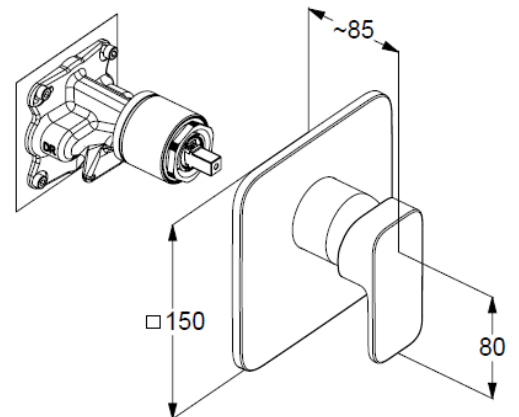

Typ: KLUDI RENON

concealed single lever shower mixer

Ref.: 427553975

concealed shower mixer

single lever mixer

trim set without pre-installation set

pre installation set KLUDI SLIM.BOX Ref.: 88022

trim set with functional unit

wall mounted

solid lever, metal

ceramic cartridge with hot water safety device

flow rate at 3 bar 28 l/min.

Produktabbildung/ Product picture

Maßzeichnung/ Dimensional drawing

Durchfluss/ Flow rate