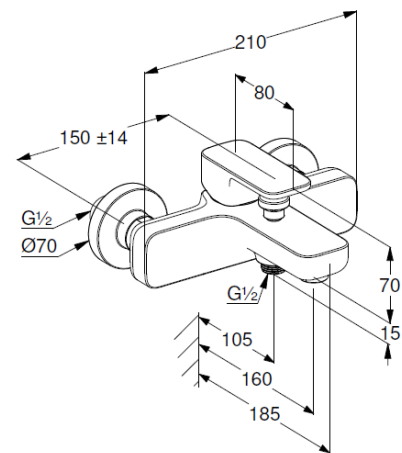

Technische Daten/ Technical Data

KLUDI RENON
single lever bath-and shower mixer
DN 15

Ref.: 426915375

Finishes:
53 matt white

Product description
Manufacturer KLUDI GmbH & Co. KG
Typ: KLUDI RENON
single lever bath-and shower mixer
Ref.: 426915375

bath-and shower mixer
single lever mixer
wall mounted
automatic diverter: shower/bath
solid lever, metal
aerator M24
protected against back flow
shower outlet $G\frac{1}{2}$
ceramic cartridge with hot water safety device
flow rate bath at 3 bar 20 l/min.
flow rate shower at 3 bar 18 l/min.
S-unions $G\frac{1}{2} \times G\frac{3}{4}$

Produktabbildung/ Product picture

Maßzeichnung/ Dimensional drawing

Durchfluss/ Flow rate