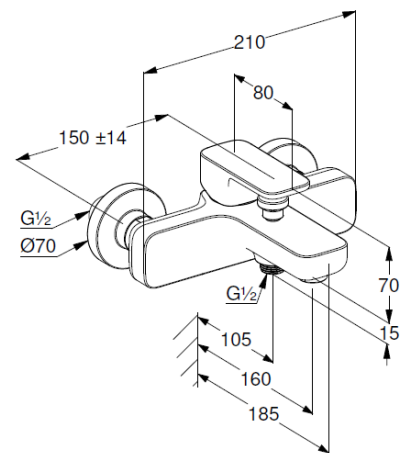

Technische Daten/ Technical Data

KLUDI RENON
single lever bath-and shower mixer
DN 15

Ref.: 426913975

Finishes:
39 matt black

Product description
Manufacturer KLUDI GmbH & Co. KG
Typ: KLUDI RENON
single lever bath-and shower mixer
Ref.: 426913975

bath-and shower mixer
single lever mixer
wall mounted
automatic diverter: shower/bath
solid lever, metal
aerator M24
protected against back flow
shower outlet $G\frac{1}{2}$
ceramic cartridge with hot water safety device
flow rate bath at 3 bar 20 l/min.
flow rate shower at 3 bar 18 l/min.
S-unions $G\frac{1}{2} \times G\frac{3}{4}$

Produktabbildung/ Product picture

Maßzeichnung/ Dimensional drawing

Durchfluss/ Flow rate