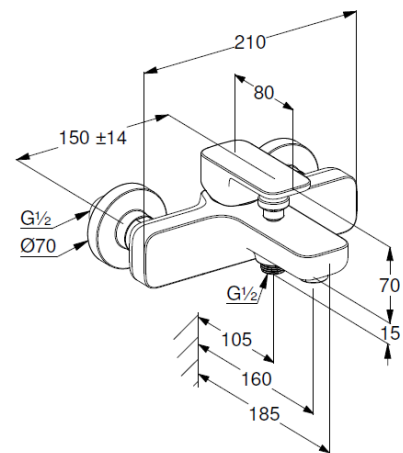

## Technische Daten/ Technical Data

KLUDI RENON  
single lever bath-and shower mixer  
DN 15

Ref.: 426910575

Finishes:  
05 chrome

Product description  
Manufacturer KLUDI GmbH & Co. KG  
Typ: KLUDI RENON  
single lever bath-and shower mixer  
Ref.: 426910575

bath-and shower mixer  
single lever mixer  
wall mounted  
automatic diverter: shower/bath  
solid lever, metal  
aerator M24  
protected against back flow  
shower outlet  $G\frac{1}{2}$   
ceramic cartridge with hot water safety device  
flow rate bath at 3 bar 20 l/min.  
flow rate shower at 3 bar 18 l/min.  
S-unions  $G\frac{1}{2} \times G\frac{3}{4}$

### Maßzeichnung/ Dimensional drawing