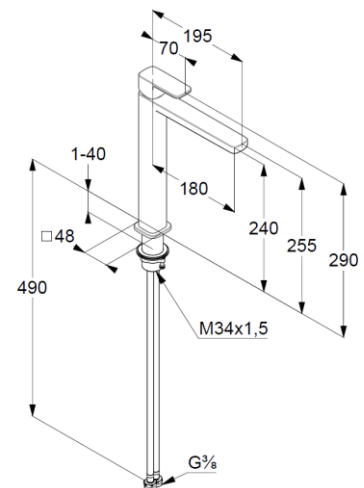

Technische Daten/ Technical Data

KLUDI RENON
washbowl mixer
DN 15

Ref.: 422985375

Finishes:
53 matt white

Product description
Manufacturer KLUDI GmbH & Co. KG
Typ: KLUDI RENON
washbowl mixer
Ref.: 422985375

single lever mixer
1-hole mounted
solid lever, metal
aerator M18,5 PCA
ceramic cartridge with hot water safety device
flow rate at 3 bar 4,5 l/min.
flexible hoses G $\frac{3}{8}$ DVGW approved
rapid installation set

Produktabbildung/ Product picture

Maßzeichnung/ Dimensional drawing

Durchfluss/ Flow rate