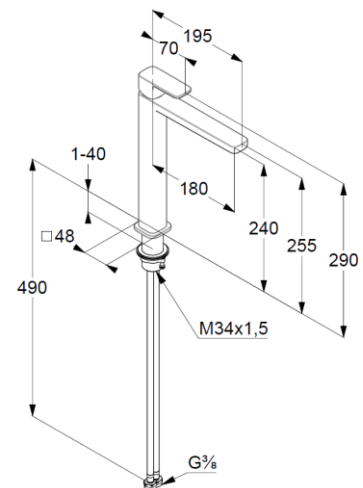

Technische Daten/ Technical Data

KLUDI RENON
washbowl mixer
DN 15

Ref.: 422983975

Finishes:
39 matt black

Product description
Manufacturer KLUDI GmbH & Co. KG
Typ: KLUDI RENON
washbowl mixer
Ref.: 422983975

single lever mixer
1-hole mounted
solid lever, metal
aerator M18,5 PCA
ceramic cartridge with hot water safety device
flow rate at 3 bar 4,5 l/min.
flexible hoses G $\frac{3}{8}$ DVGW approved
rapid installation set

Produktabbildung/ Product picture

Maßzeichnung/ Dimensional drawing

Durchfluss/ Flow rate