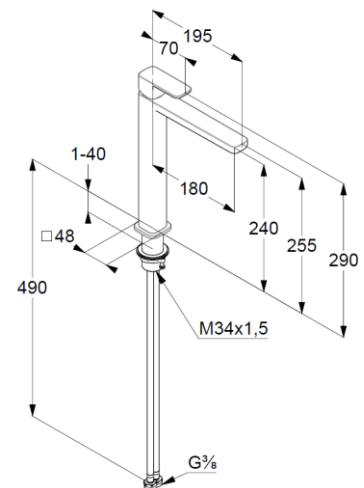

Technische Daten/ Technical Data

KLUDI RENON
washbowl mixer
DN 15

Ref.: 422980575

Finishes:
05 chrome

Product description
Manufacturer KLUDI GmbH & Co. KG
Typ: KLUDI RENON
washbowl mixer
Ref.: 422980575

single lever mixer
1-hole mounted
solid lever, metal
aerator M18,5 PCA
ceramic cartridge with hot water safety device
flow rate at 3 bar 4,5 l/min.
flexible hoses G $\frac{3}{8}$ DVGW approved
rapid installation set

Produktabbildung/ Product picture

Maßzeichnung/ Dimensional drawing

Durchfluss/ Flow rate