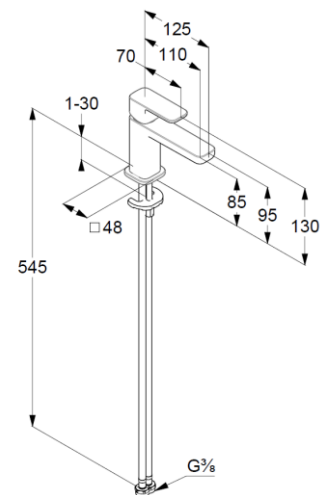

Technische Daten/ Technical Data

KLUDI RENON
single lever basin mixer 85
DN 15

Ref.: 422905375

Finishes:
53 matt white

Product description
Manufacturer KLUDI GmbH & Co. KG
Typ: KLUDI RENON
single lever basin mixer 85
Ref.: 422905375

basin mixer
single lever mixer
1-hole mounted
solid lever, metal
aerator M18,5 PCA
ceramic cartridge with hot water safety device
flow rate at 3 bar 4,5 l/min.
flexible hoses G $\frac{3}{8}$ DVGW approved
rapid installation set

Produktabbildung/ Product picture

Maßzeichnung/ Dimensional drawing

Durchfluss/ Flow rate