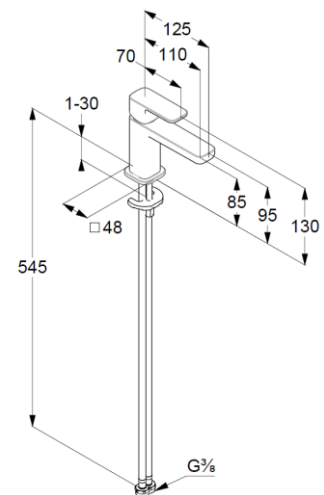

## Technische Daten/ Technical Data

KLUDI RENON  
single lever basin mixer 85  
DN 15

Ref.: 422903975

Finishes:  
39 matt black

Product description  
Manufacturer KLUDI GmbH & Co. KG  
Typ: KLUDI RENON  
single lever basin mixer 85  
Ref.: 422903975

basin mixer  
single lever mixer  
1-hole mounted  
solid lever, metal  
aerator M18,5 PCA  
ceramic cartridge with hot water safety device  
flow rate at 3 bar 4,5 l/min.  
flexible hoses G $\frac{3}{8}$  DVGW approved  
rapid installation set

### Produktabbildung/ Product picture

### Maßzeichnung/ Dimensional drawing