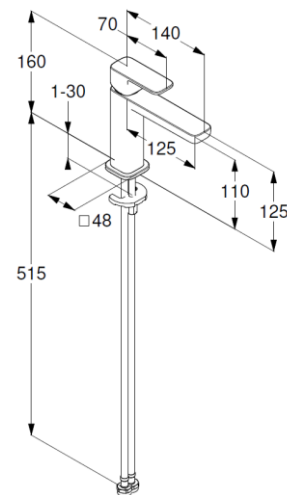

Technische Daten/ Technical Data

KLUDI RENON
single lever basin mixer 110
DN 15

Ref.: 422825375

Finishes:
53 matt white

Product description
Manufacturer KLUDI GmbH & Co. KG
Typ: KLUDI RENON
single lever basin mixer 110
Ref.: 422825375

basin mixer
single lever mixer
1-hole mounted
solid lever, metal
aerator M18,5 PCA
ceramic cartridge with hot water safety device
flow rate at 3 bar 4,5 l/min.
flexible hoses G $\frac{3}{8}$ DVGW approved
rapid installation set

Produktabbildung/ Product picture

Maßzeichnung/ Dimensional drawing

Durchfluss/ Flow rate