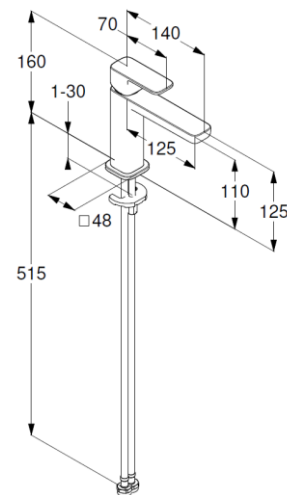

Technische Daten/ Technical Data

KLUDI RENON
single lever basin mixer 110
DN 15

Ref.: 422823975

Finishes:
39 matt black

Product description
Manufacturer KLUDI GmbH & Co. KG
Typ: KLUDI RENON
single lever basin mixer 110
Ref.: 422823975

basin mixer
single lever mixer
1-hole mounted
solid lever, metal
aerator M18,5 PCA
ceramic cartridge with hot water safety device
flow rate at 3 bar 4,5 l/min.
flexible hoses G $\frac{3}{8}$ DVGW approved
rapid installation set

Produktabbildung/ Product picture

Maßzeichnung/ Dimensional drawing

Durchfluss/ Flow rate