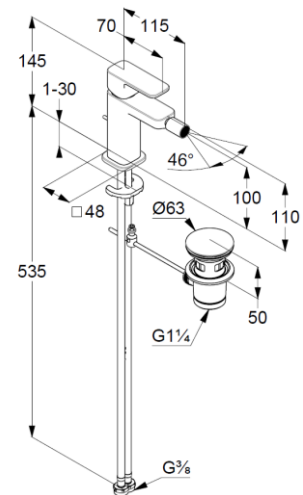

## Technische Daten/ Technical Data

KLUDI RENON  
single lever bidet mixer  
DN 15

Ref.: 422165375

Finishes:  
53 matt white

Product description  
Manufacturer KLUDI GmbH & Co. KG  
Typ: KLUDI RENON  
single lever bidet mixer  
Ref.: 422165375

bidet mixer  
single lever mixer  
1-hole mounted  
solid lever, metal  
aerator M16 PCA  
ball joint with aerator  
ceramic cartridge with hot water safety device  
flow rate at 3 bar 4,5 l/min.  
flexible hoses G $\frac{3}{8}$  DVGW approved  
rapid installation set  
pop up waste set G1 $\frac{1}{4}$  metal

### Produktabbildung/ Product picture

### Maßzeichnung/ Dimensional drawing